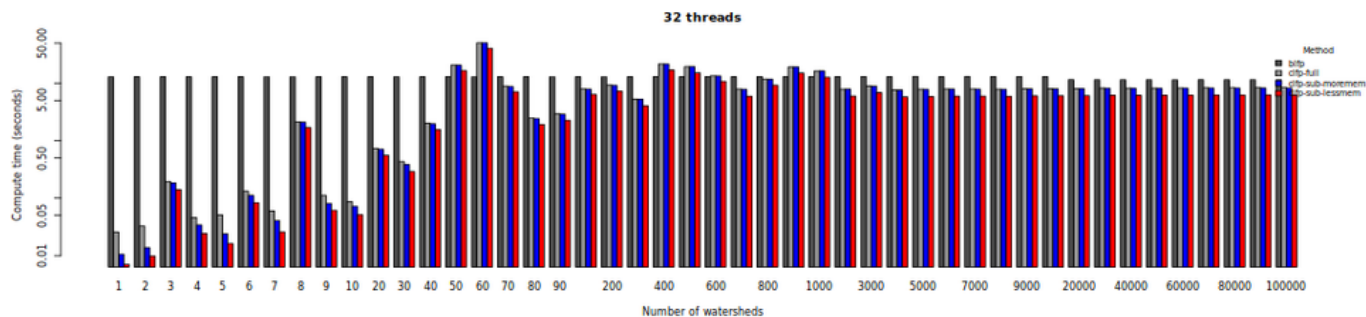

# CONUS-scale longest flow path algorithm

[projects](#)

From:  
<https://clawiki.isnew.info/> - **CLAWRIM Wiki**

Permanent link:  
[https://clawiki.isnew.info/projects/conus-scale\\_longest\\_flow\\_path\\_algorithm](https://clawiki.isnew.info/projects/conus-scale_longest_flow_path_algorithm)