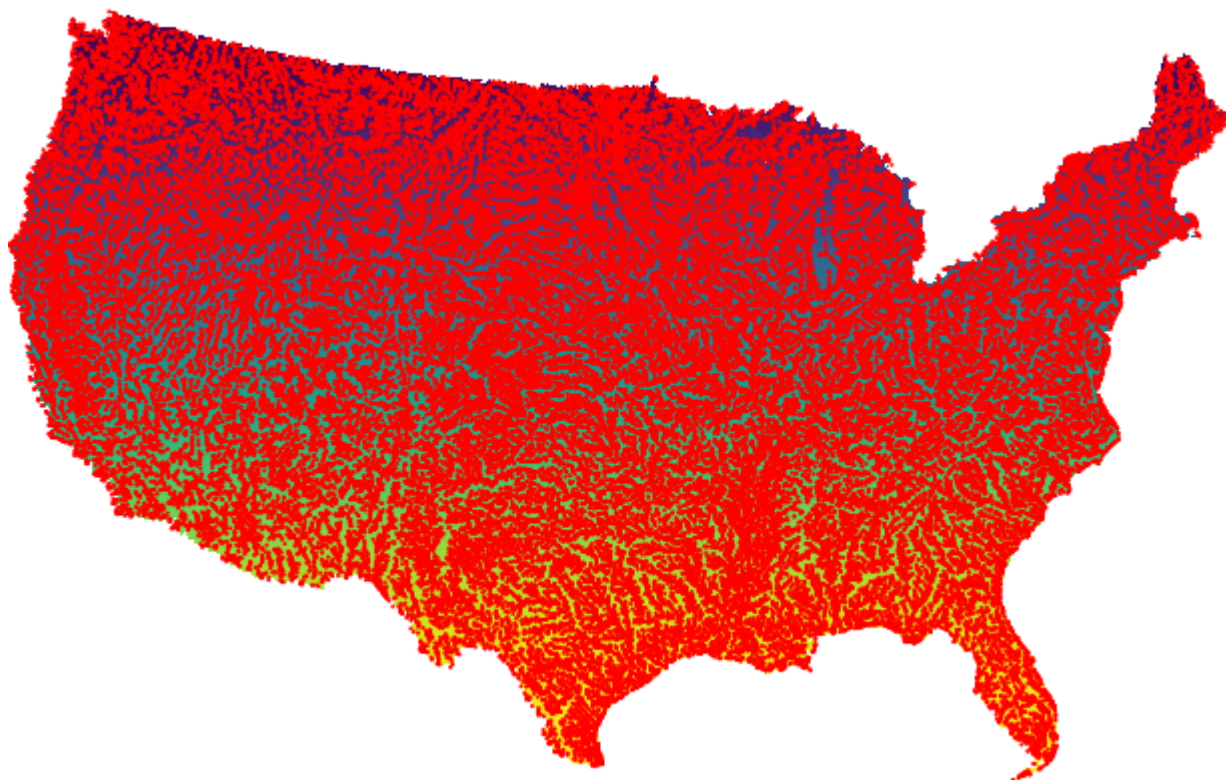

# CONUS-scale longest flow path algorithm

[projects](#)

From:  
<https://clawiki.isnew.info/> - **CLAWRIM Wiki**

Permanent link:  
[https://clawiki.isnew.info/projects/conus-scale\\_longest\\_flow\\_path\\_algorithm](https://clawiki.isnew.info/projects/conus-scale_longest_flow_path_algorithm)