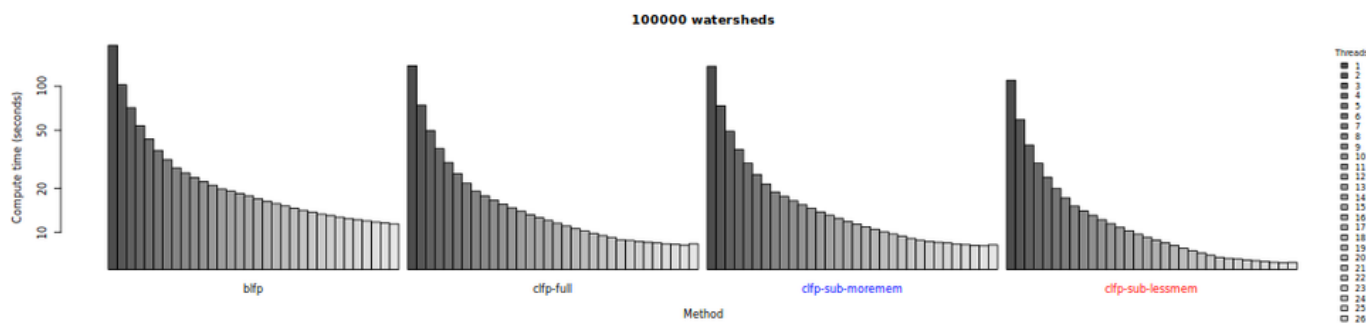

# CONUS-scale longest flow path algorithm

[projects](#)

From:  
<https://clawiki.isnew.info/> - **CLAWRIM Wiki**

Permanent link:  
[https://clawiki.isnew.info/projects/conus-scale\\_longest\\_flow\\_path\\_algorithm](https://clawiki.isnew.info/projects/conus-scale_longest_flow_path_algorithm)