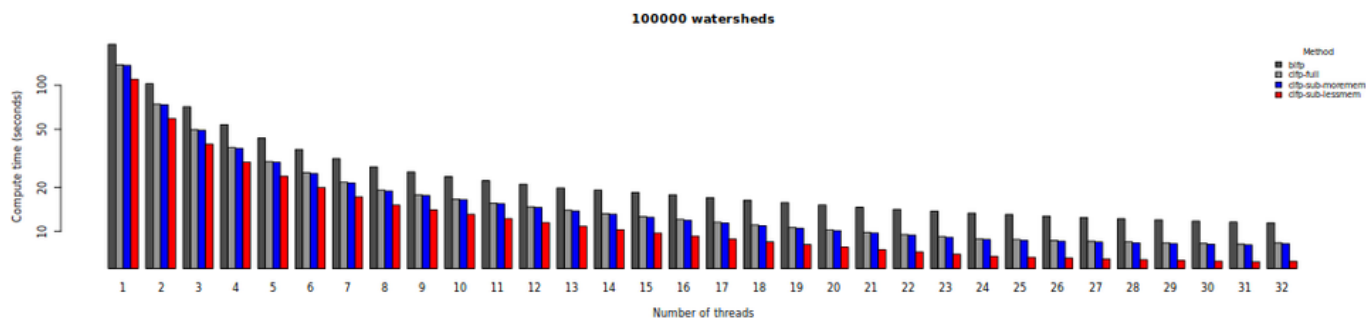

# CONUS-scale longest flow path algorithm

[projects](#)

From:  
<https://clawiki.isnew.info/> - **CLAWRIM Wiki**

Permanent link:  
[https://clawiki.isnew.info/projects/conus-scale\\_longest\\_flow\\_path\\_algorithm](https://clawiki.isnew.info/projects/conus-scale_longest_flow_path_algorithm)