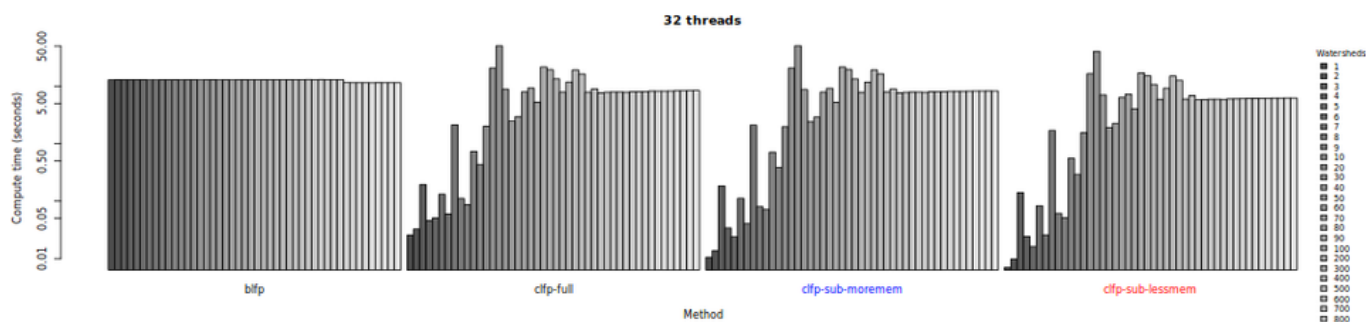

# CONUS-scale longest flow path algorithm

[projects](#)

From:  
<https://clawiki.isnew.info/> - **CLAWRIM Wiki**

Permanent link:  
[https://clawiki.isnew.info/projects/conus-scale\\_longest\\_flow\\_path\\_algorithm](https://clawiki.isnew.info/projects/conus-scale_longest_flow_path_algorithm)